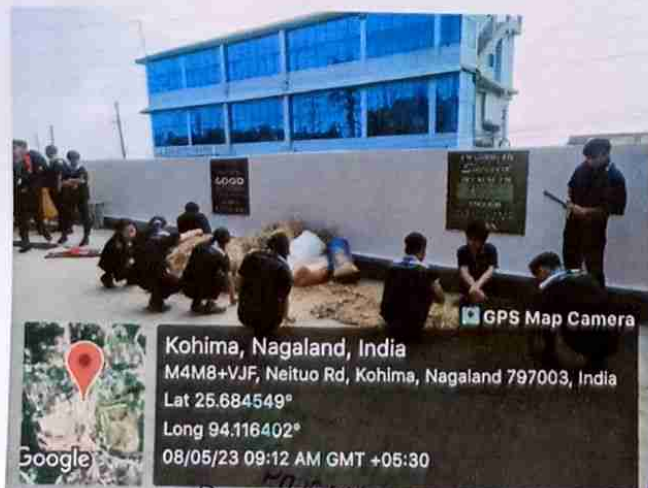

Kohima, Nagaland, India
M4M8+VJF, Neituo Rd, Kohima, Nagaland 797003, India
Lat 25.684549°
Long 94.116402°
08/05/23 09:12 AM GMT +05:30

GPS Map Camera