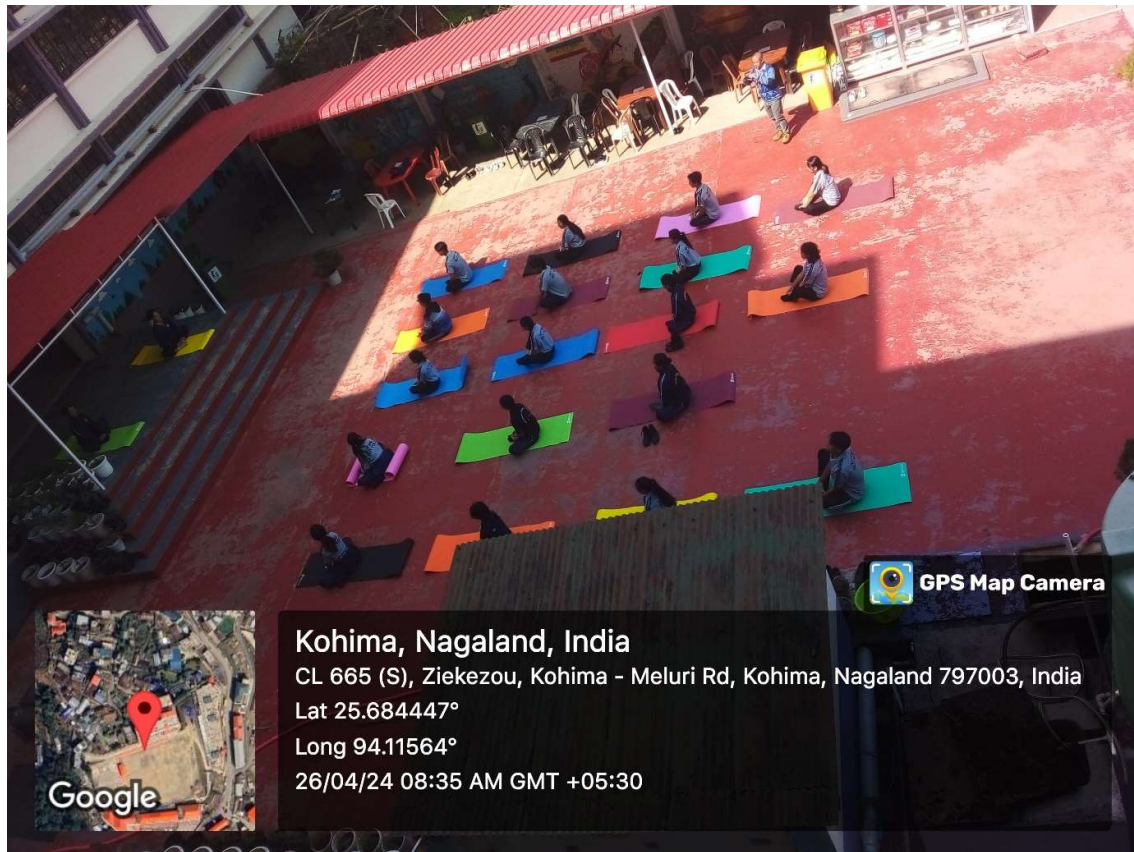

DON BOSCO COLLEGE KOHIMA

Facilities for Cultural and Sports activities

YOGA CENTER

Kohima, Nagaland, India

CL 665 (S), Ziekezou, Kohima - Meluri Rd, Kohima, Nagaland 797003, India

Lat 25.684447°

Long 94.11564°