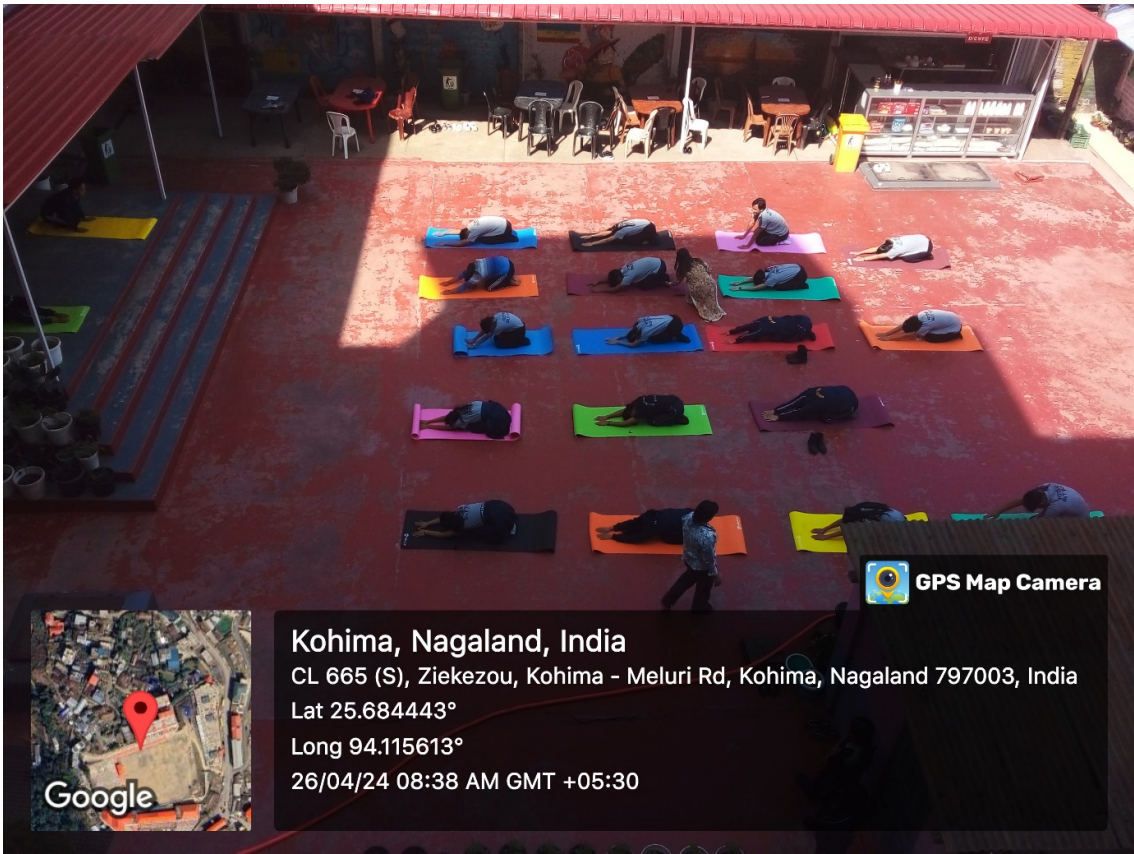

Kohima, Nagaland, India

CL 665 (S), Ziekezou, Kohima - Meluri Rd, Kohima, Nagaland 797003, India

Lat 25.684443°

Long 94.115613°

26/04/24 08:38 AM GMT +05:30