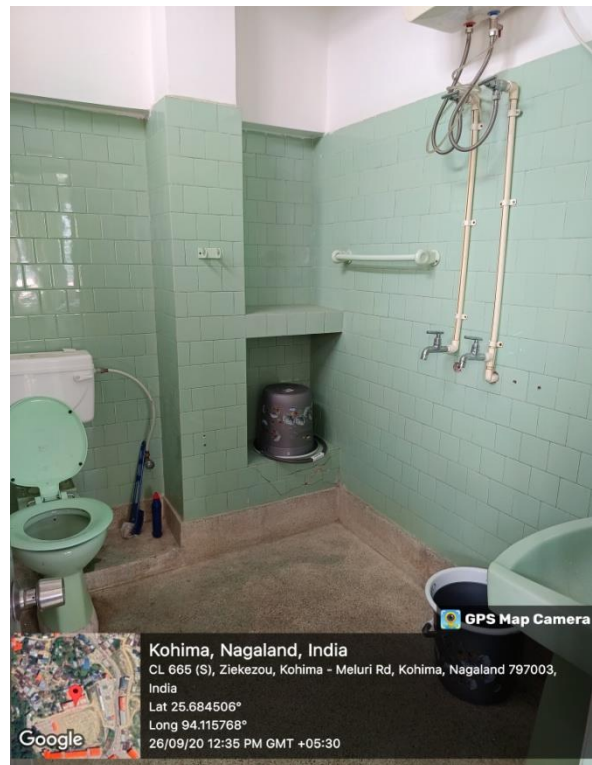

Infrastructure and physical Facilities for Staff

- Staff rooms

- Staff quarters

- **Recreational Room**

- Research room

- Child Day Care room

- **Parking Facilities for staff**

Kohima, Nagaland, India
CL 665 (S), Ziekezou, Kohima - Meluri Rd, Kohima, Nagaland
797003, India
Lat 25.684235°
Long 94.115679°
22/05/24 01:49 PM GMT +05:30

- Tea/Coffee and Drinking water facilities for Staff

- IT Facilities for Staff

- Departmental Shelves

- Other facilities