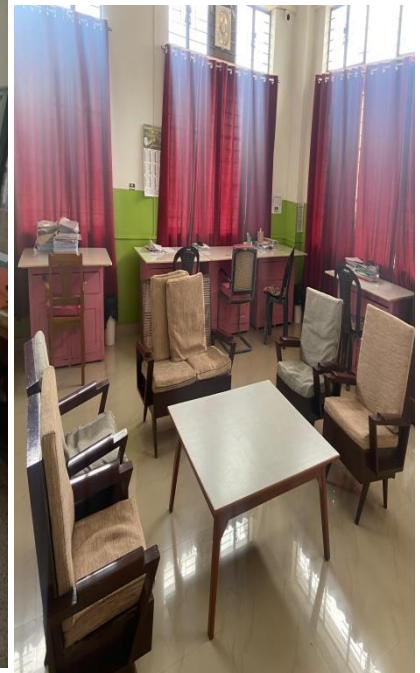

Infrastructure and physical Facilities for Staff

- Staff rooms

- Staff quarters

- **Recreational Room**

- Research room

- Child Day Care room

- **Parking Facilities for staff**

Kohima, Nagaland, India
CL 665 (S), Ziekezou, Kohima - Meluri Rd, Kohima, Nagaland
797003, India
Lat 25.684235°
Long 94.115679°
22/05/24 01:49 PM GMT +05:30

- Tea/Coffee and Drinking water facilities for Staff

- IT Facilities for Staff

- Departmental Shelves

- Other facilities